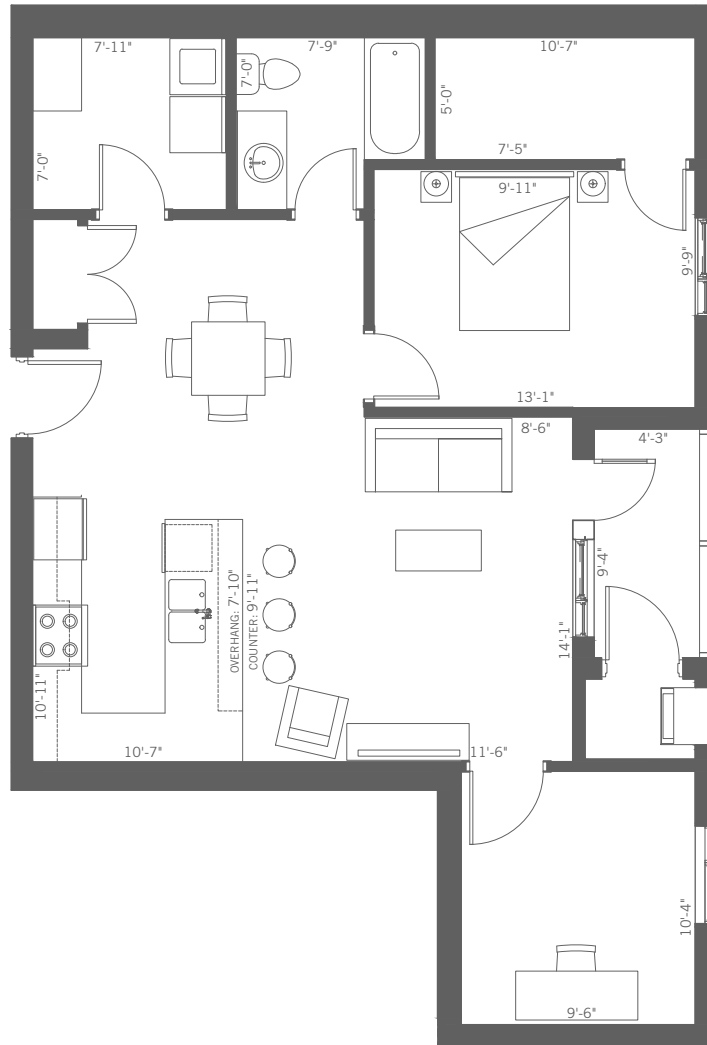

Pelican

(208, 212 & Repeating)

1 Bedroom + Den

UNIT SIZE: 952 SQ. FT.

Master Bedroom size (including walk-in closet): 15'-4" x 13'-1"

Den size: 10'-4" x 9'-6"

Kitchen size: 10'-11" x 10'-7"

Living/Dining size: 11'-6" x 14'-1"

Balcony size: 4'-3" x 9'-4"

* Subject to change. May not be exactly as shown.