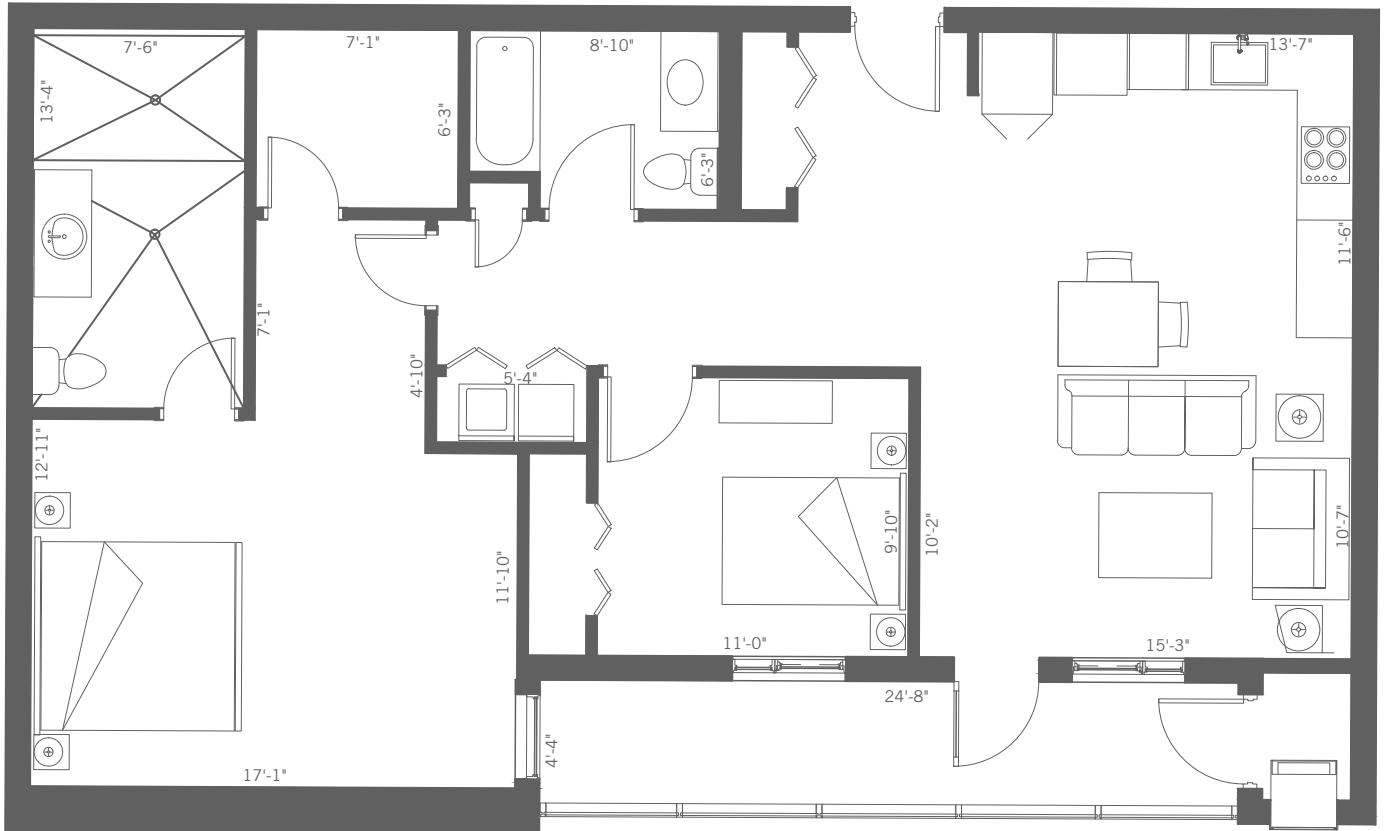

Lighthouse

(Unit 209 & Repeating)

2 Bedroom (AODA Compliant)

UNIT SIZE: 1121 SQ. FT.

Master Bedroom size (including ensuite & closet): 26'-9" x 17'-1"

Second Bedroom size (including closet): 13'-5" x 9'-10"

Kitchen size: 11'-6" x 13'-7"

Living/Dining size: 10'-7" x 15'-3"

Balcony size: 24'-8" x 4'-4"

* Subject to change. May not be exactly as shown.