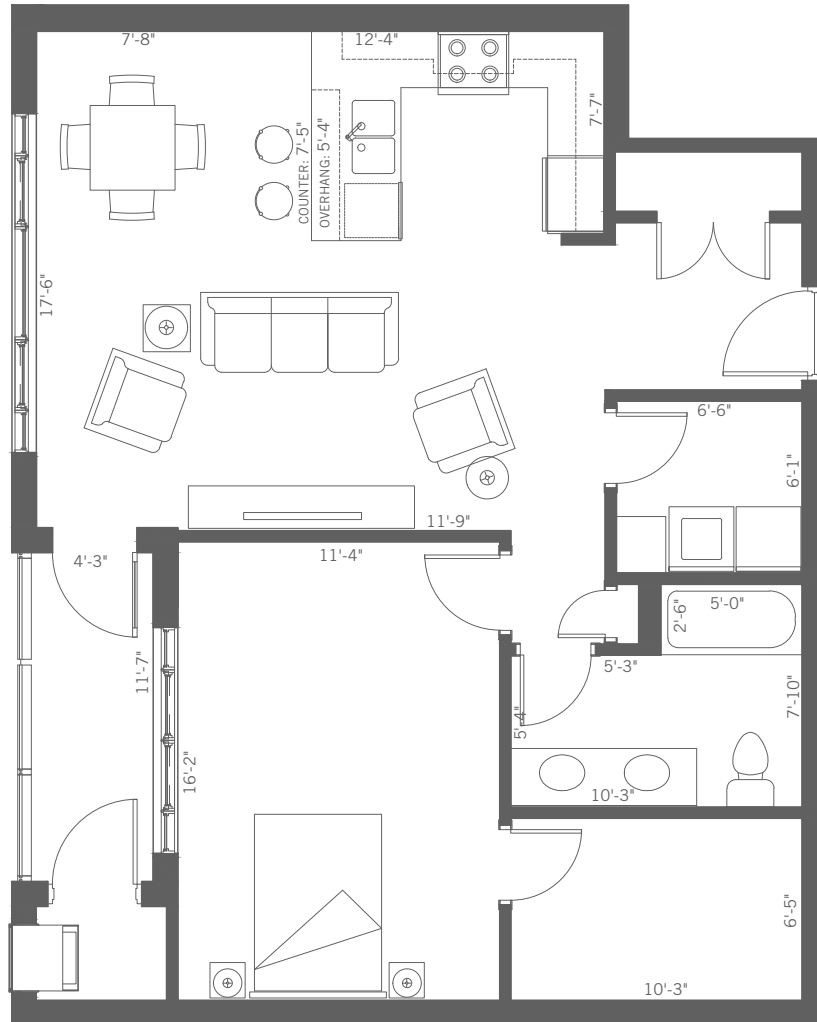

Cove

(Unit 204 & Repeating)

1 Bedroom

UNIT SIZE: 909 SQ. FT.

Bedroom size (including walk-in closet): 22'-1" x 16'-2"

Kitchen size: 7'-7" x 12'-4"

Living/Dining size: 17'-6" x 7'-8"

Balcony size: 11'-7" x 4'-3"

* Subject to change. May not be exactly as shown.