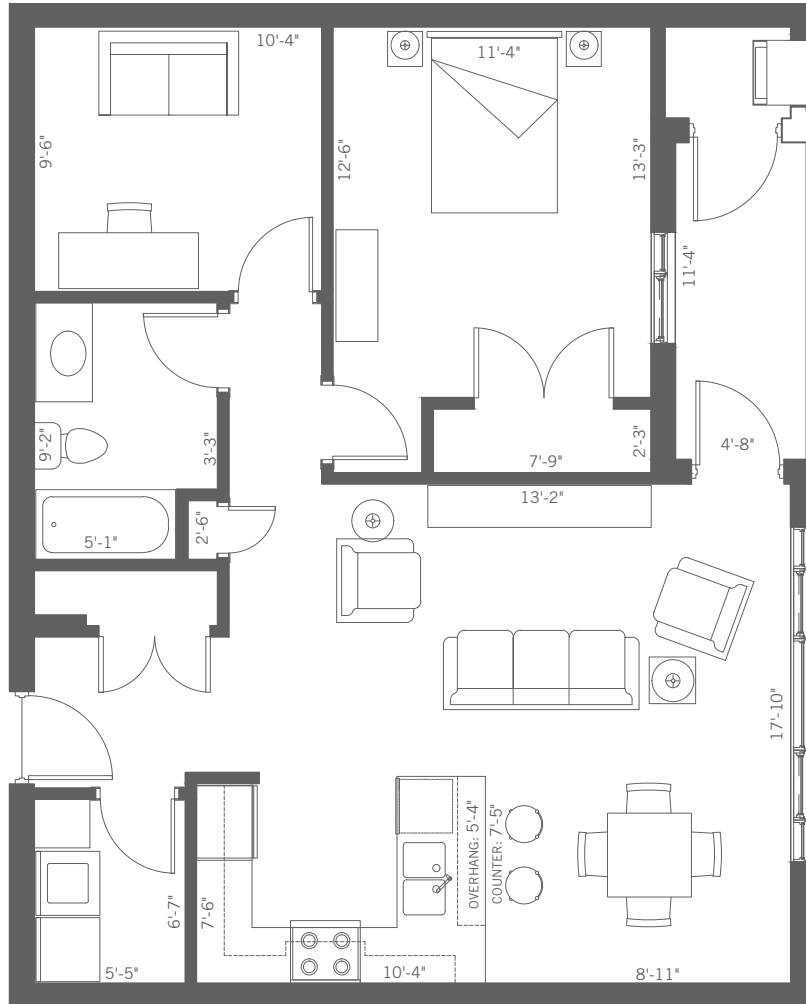

Cormorant

(Unit 216 & Repeating)

1 Bedroom + Den

UNIT SIZE: 939 SQ. FT.

Master Bedroom size (including closet): 15'-11" x 11'-4"

Den size: 10'-4" x 9'-6"

Kitchen size: 7'-6" x 10'-4"

Living/Dining size: 8'-11" x 17'-10"

Balcony size: 4'-8" x 11'-4"

* Subject to change. May not be exactly as shown.