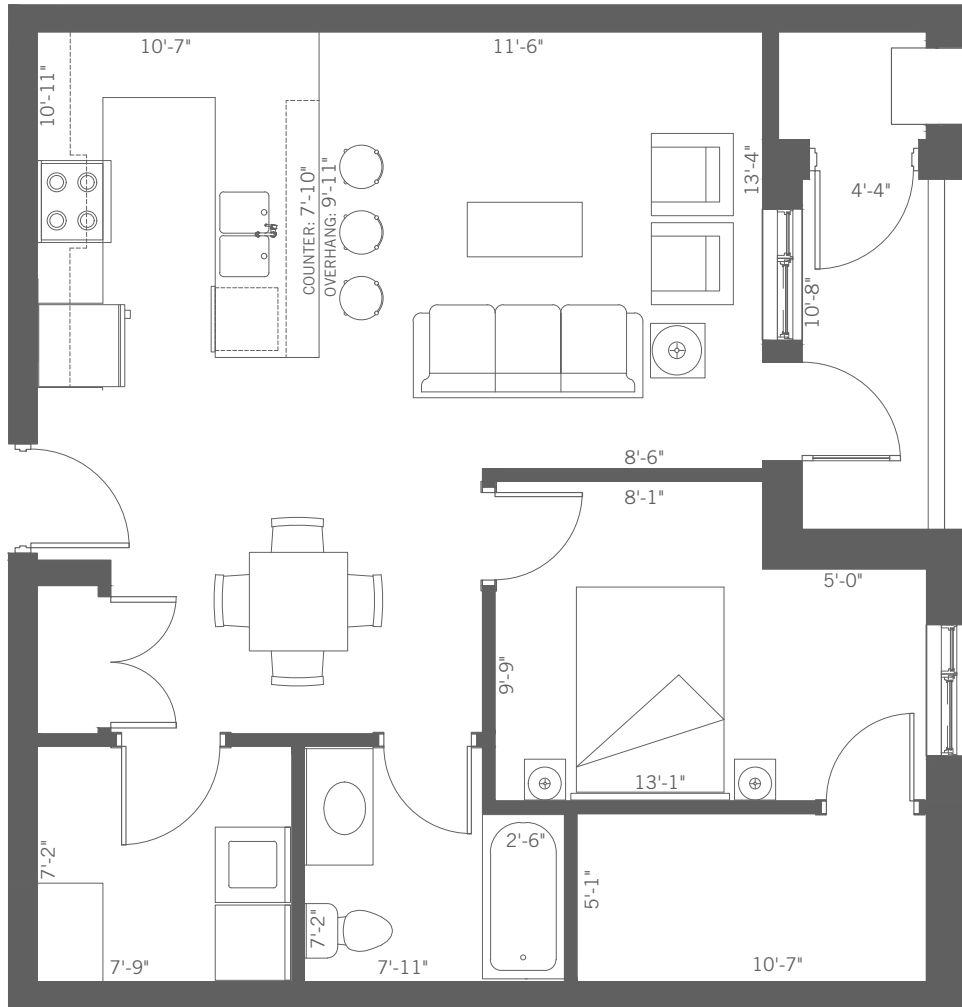

Whitecap

(Unit 116)

1 Bedroom

UNIT SIZE: 803 SQ. FT.

Bedroom size (including walk-in closet): 15'-1" x 13'-1"

Kitchen size: 10'-7" x 10'-11"

Living/Dining size: 13'-4" x 11'-6"

Balcony size: 4'-4" x 10'-8"

* Subject to change. May not be exactly as shown.