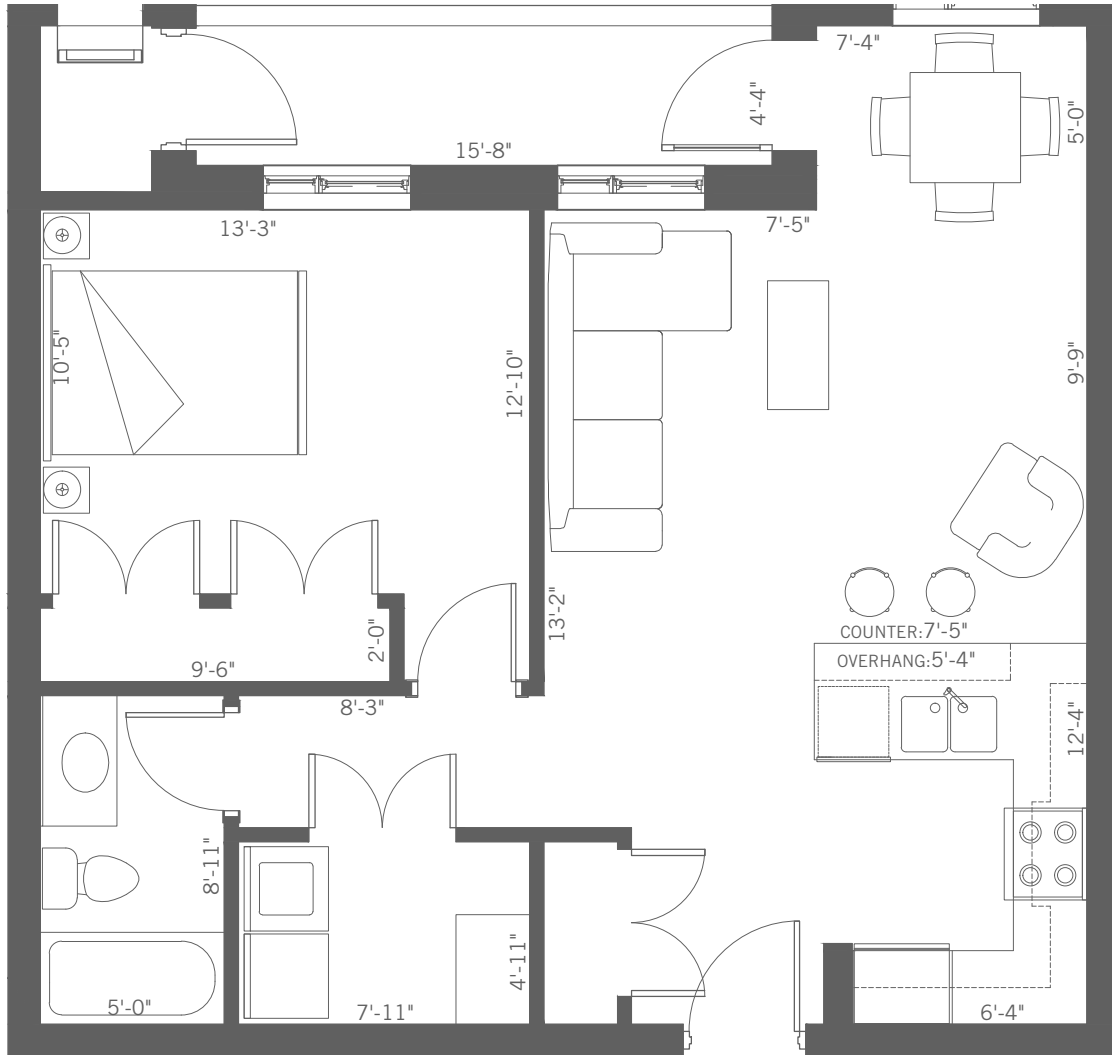

# Sea Breeze

(Unit 101)

## 1 Bedroom

**UNIT SIZE: 766 SQ.FT.**

Master Bedroom size (including closet): 12'-10" x 13'-3"

Kitchen size: 12'-4" x 7'-5"

Living/Dining size: 14'-9" x 14'-9"

Balcony size: 15'-8" x 4'-4"

\* Subject to change. May not be exactly as shown.