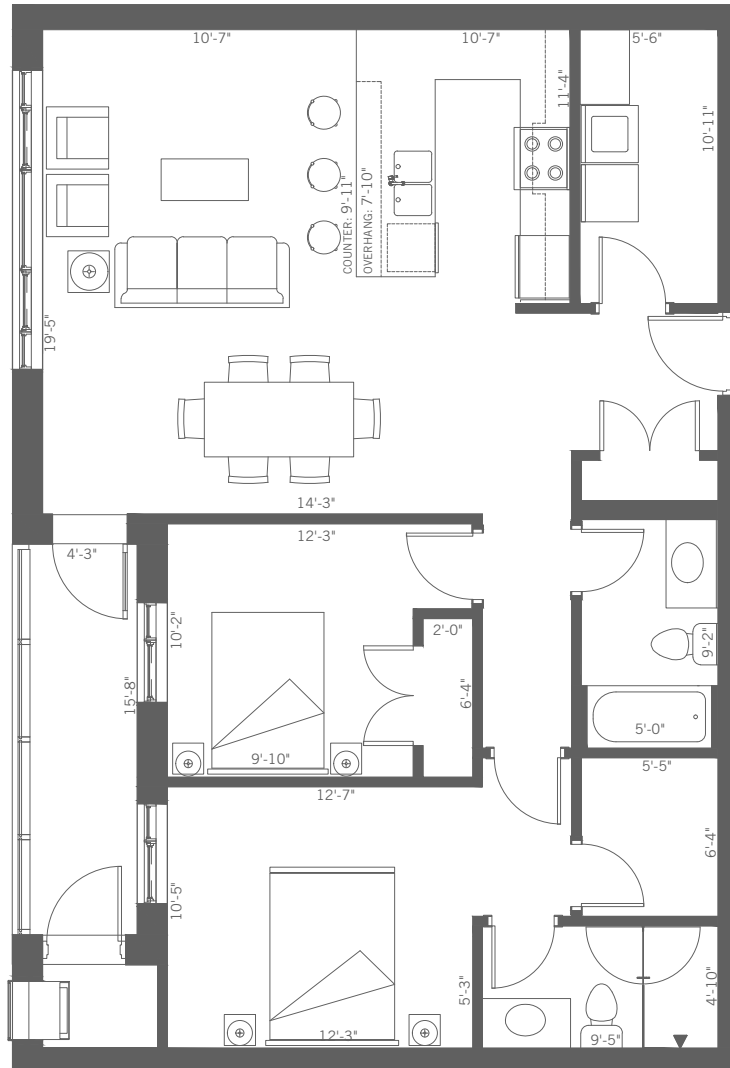

Monarch A

(Unit 105, 115)

2 Bedroom

UNIT SIZE: 1124 SQ. FT.

Master Bedroom size (including closet/ensuite): 22'-1" x 10'-5"

Second Bedroom size (including closet): 10'-2" x 12'-3"

Kitchen size: 11'-4" x 10'-7"

Living/Dining size: 10'-7" x 19'-5"

Balcony size: 15'-8" x 4'-3"

* Subject to change. May not be exactly as shown.