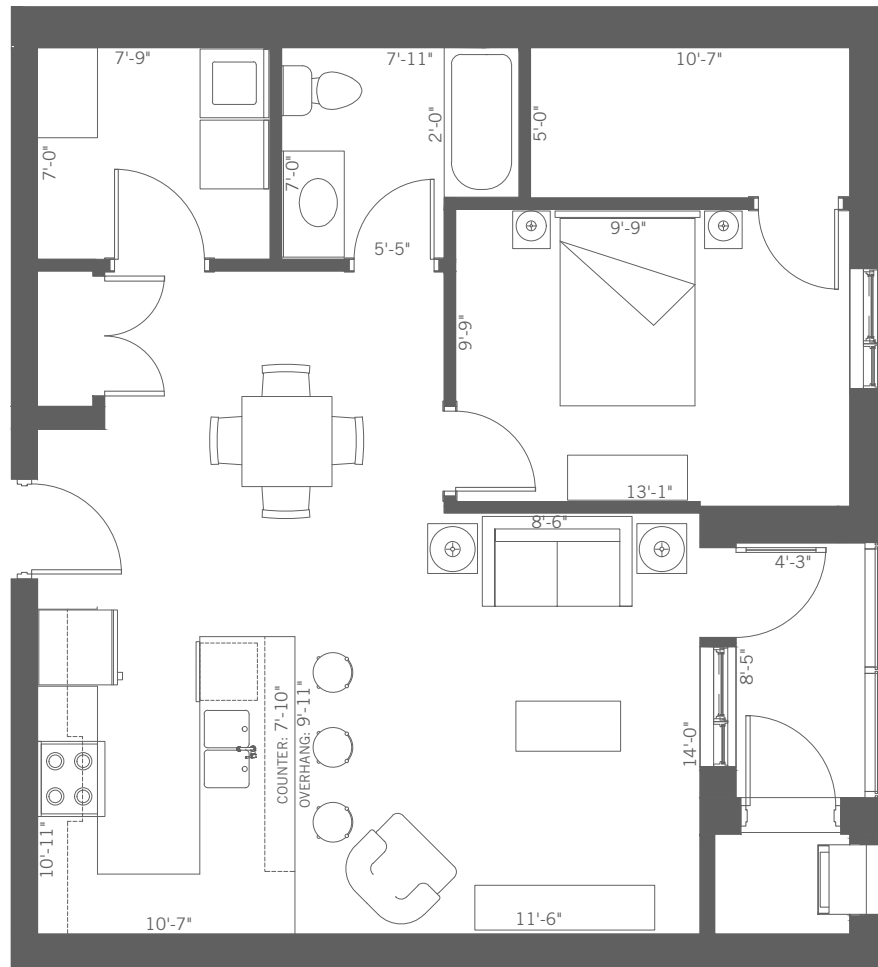

Heron

(Unit 108)

1 Bedroom

UNIT SIZE: 843 SQ. FT.

Bedroom size (including walk-in closet): 13'-1" x 15'-2"

Kitchen size: 10'-7" x 10'-11"

Living/Dining size: 11'-6" x 14'-0"

Balcony size: 8'-5" x 4'-3"

* Subject to change. May not be exactly as shown.