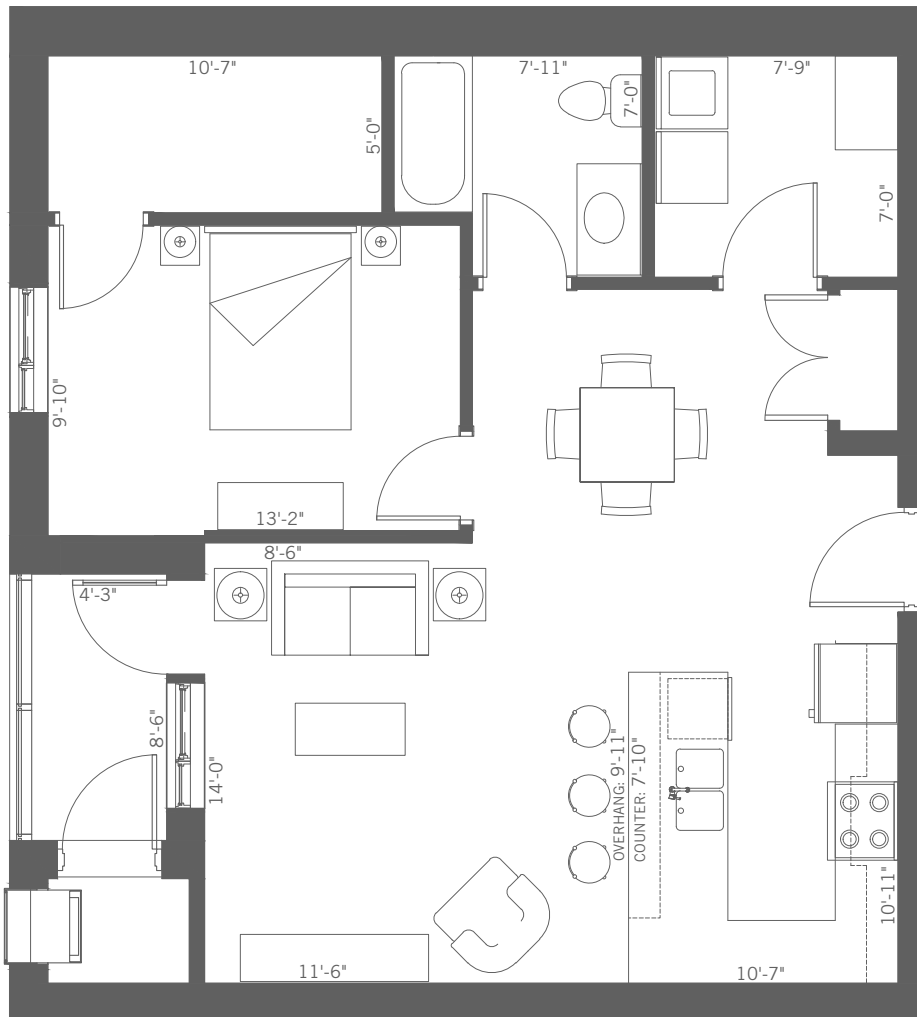

# Coral

(Unit 112)

## 1 Bedroom

**UNIT SIZE: 846 SQ.FT.**

Bedroom size (including walk-in closet): 15'-1" x 13'-2"

Kitchen size: 10'-11" x 10'-7"

Living/Dining size: 14'-0" x 11'-6"

Balcony size: 8'-6" x 4'-3"

\* Subject to change. May not be exactly as shown.